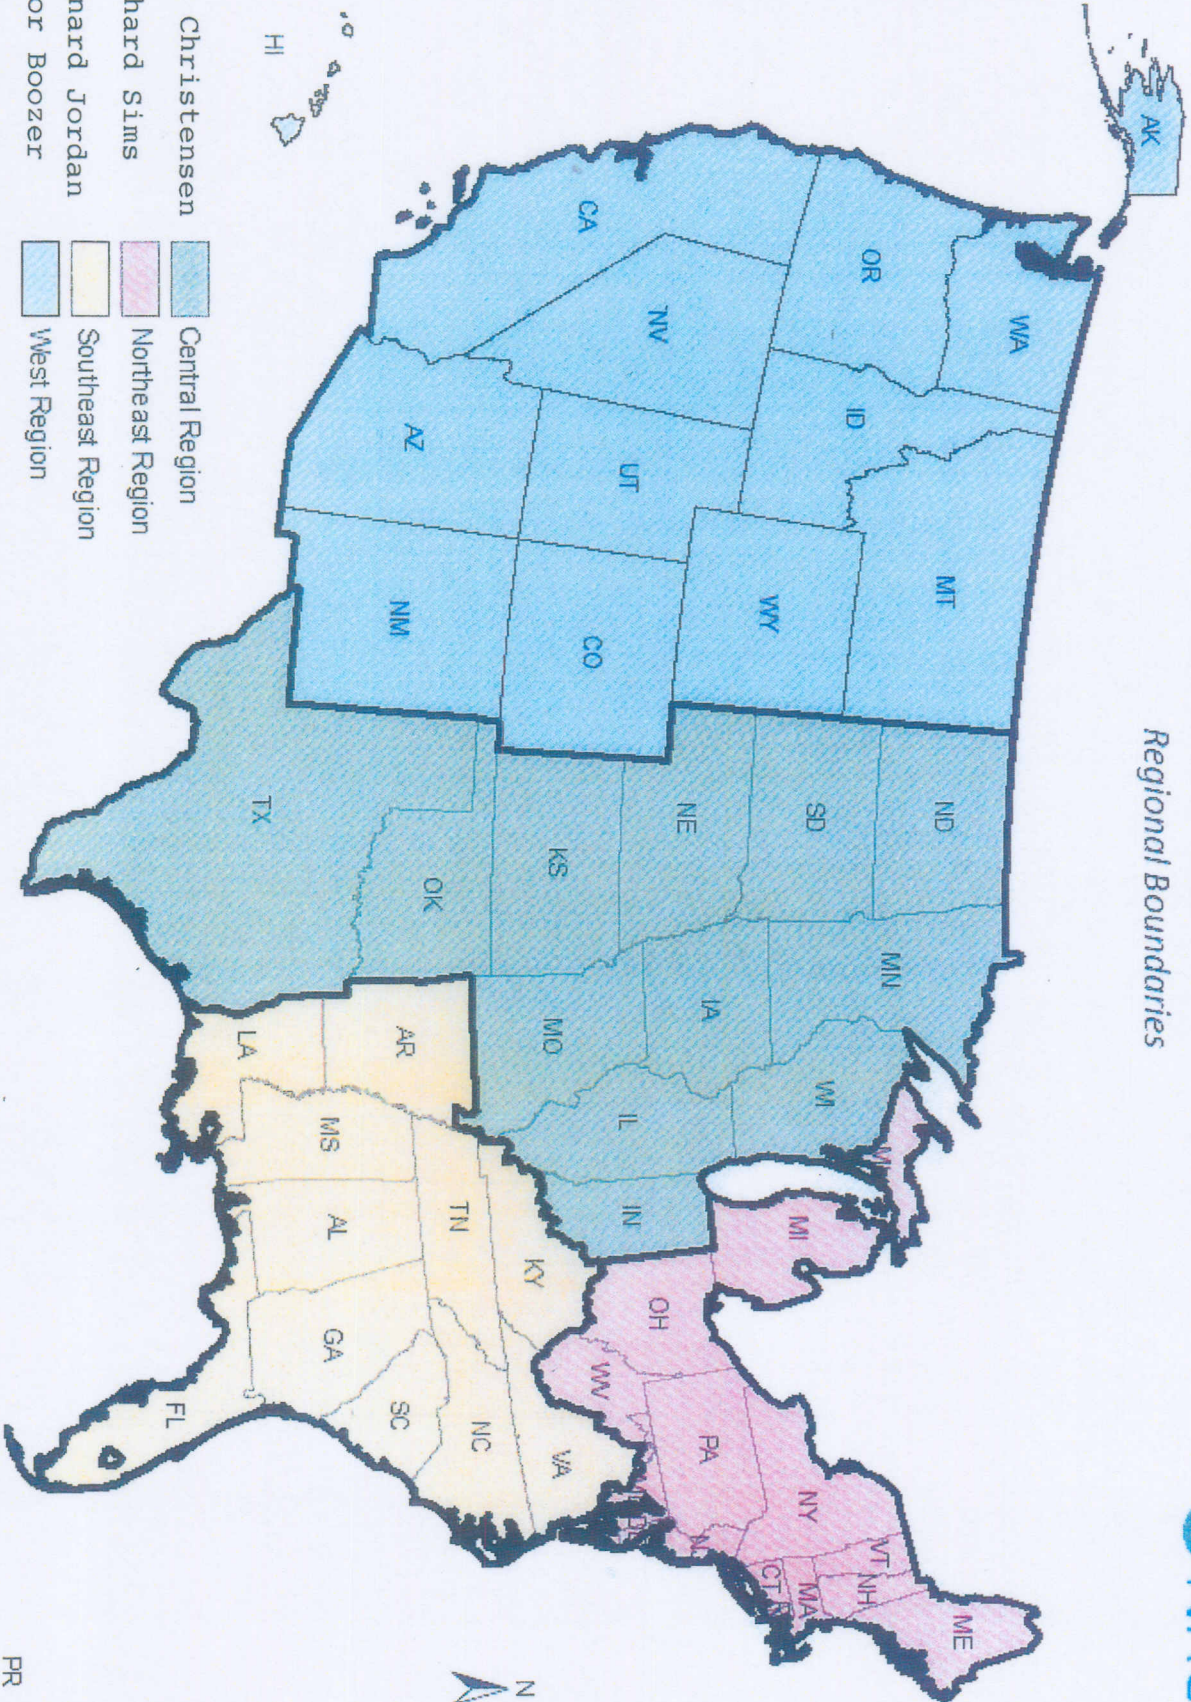

# Natural Resources Conservation Service

Regional Boundaries

- Tom Christensen Central Region
- Richard Sims Northeast Region
- Leonard Jordan Southeast Region
- Astor Boozer West Region

Map Date - June 2012  
Map Source - Regional Conservationists Office