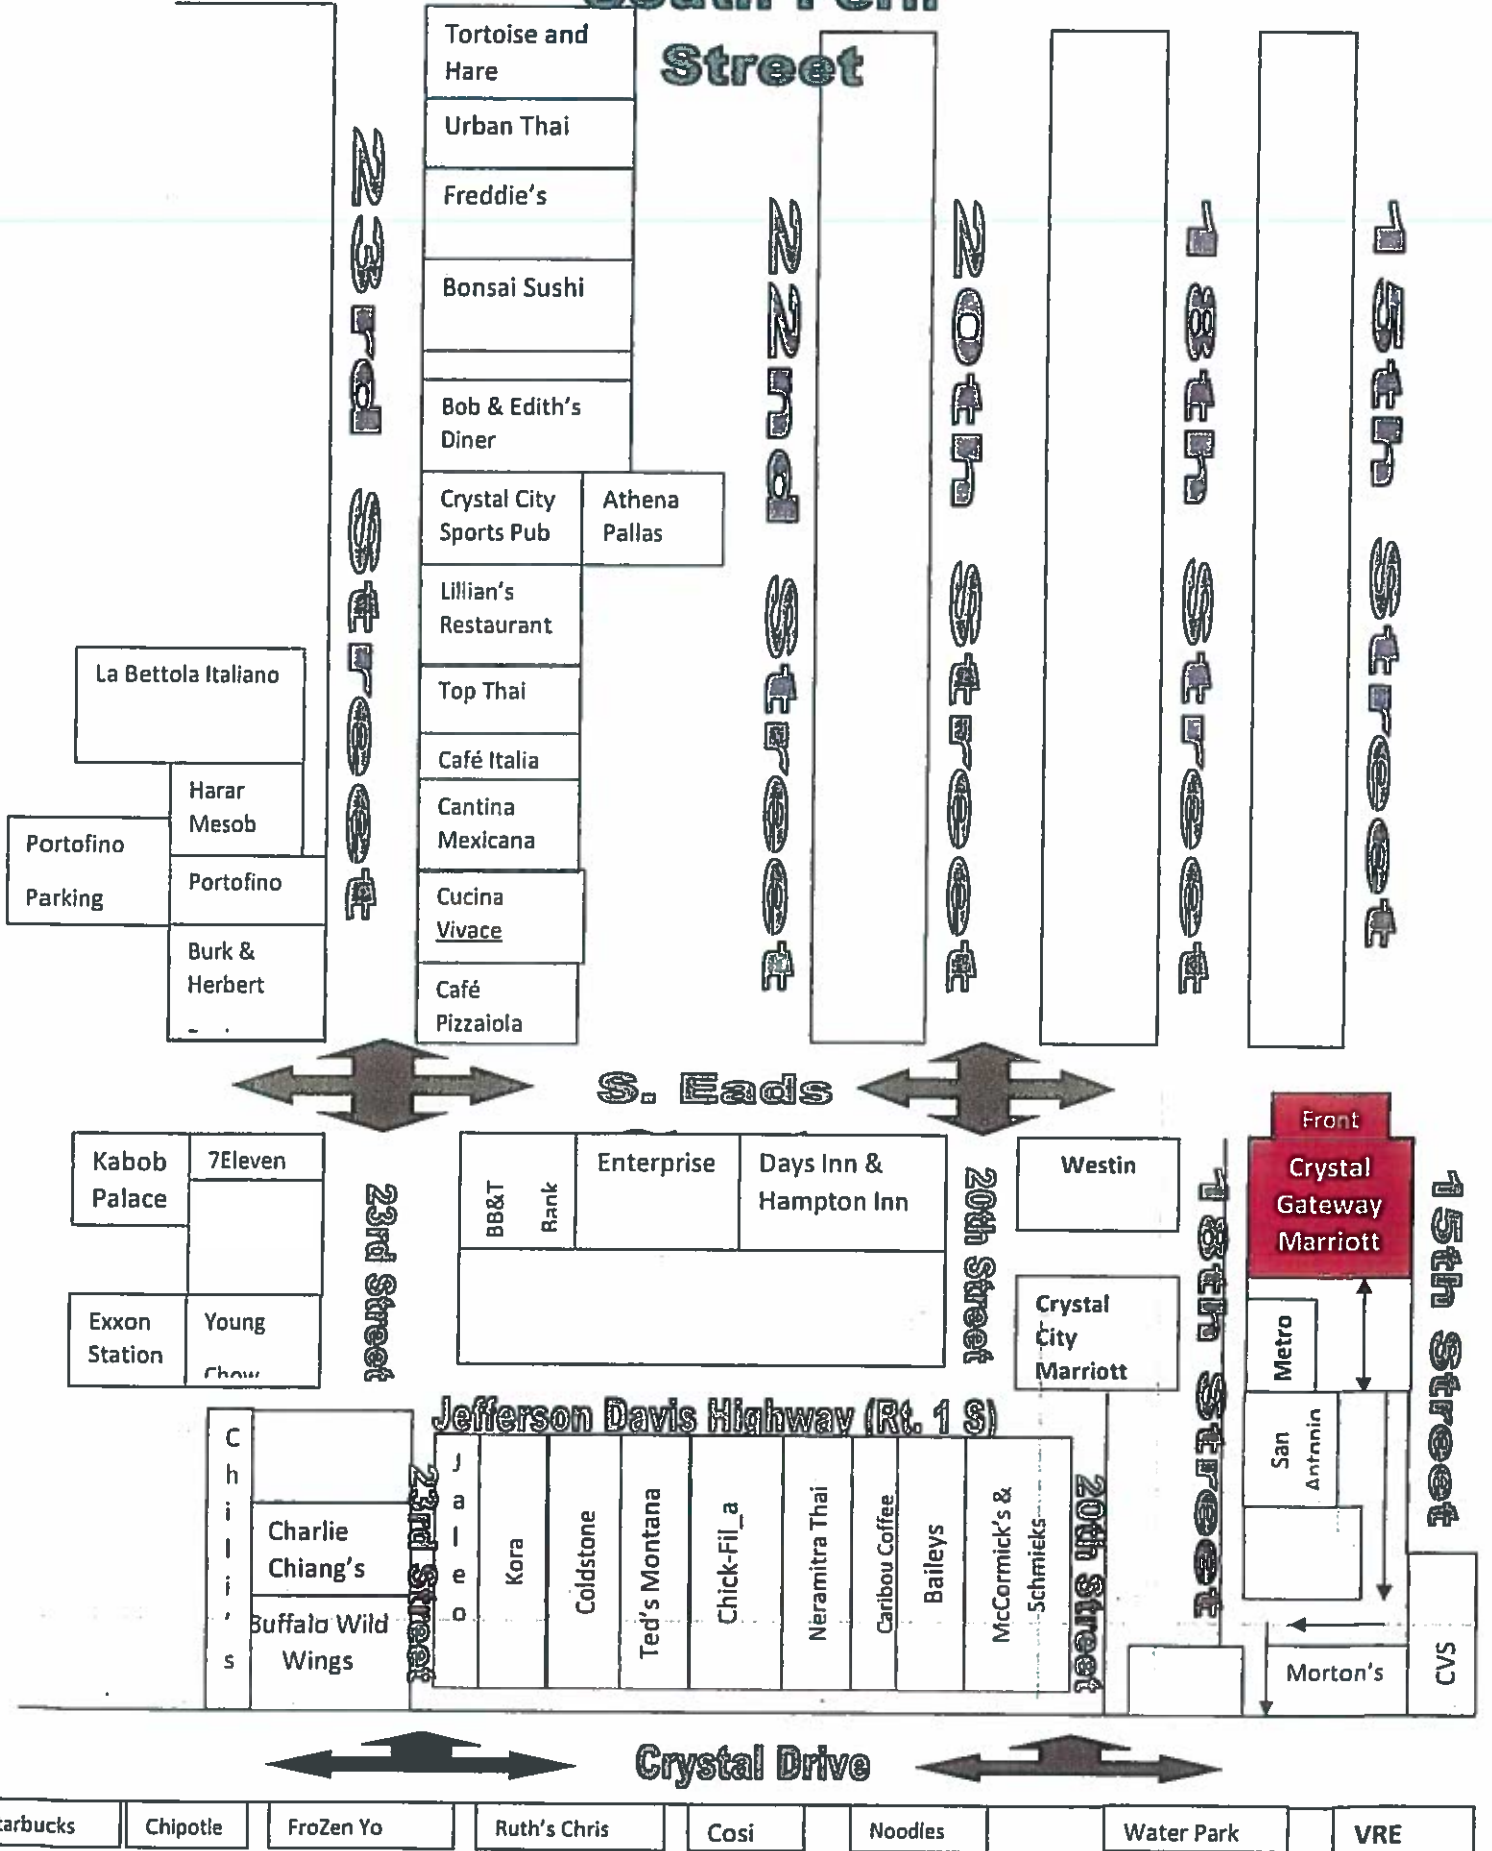

South Fern Street

Jefferson Davis Highway (Rt. 16)

- Starbucks
- Chipotle
- FroZen Yo
- Ruth's Chris
- Cosi
- Noodles
- Water Park
- VRE